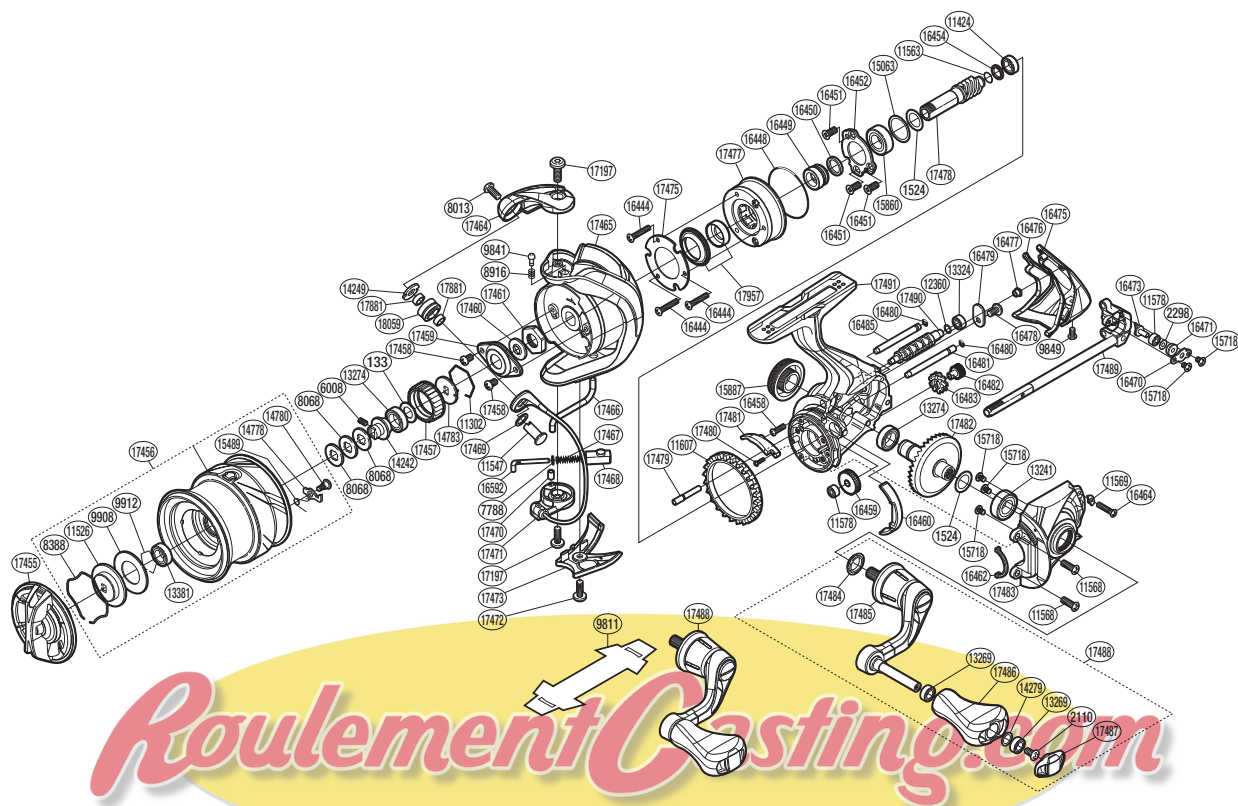

SHIMANO

Vanquish

S A-RB

VANQ-2500S

Please note that the number of adjusting washers may not be the same as shown in the exploded views.

(51SH342701X)

(Adjustment will vary with each individual product.)

Part No.	Description	Part No.	Description	Part No.	Description
RD 0133	Anti-Reverse Pawl Spacer	RD15718	Screw	RD17464	Bail Arm
RD 1524	Washer	RD15860	Ball Bearing	RD17465	Rotor
RD 2110	Screw	RD15887	Handle Screw Cap	RD17466	Bail Trip Lever
RD 2298	Spacer	RD16444	Screw	RD17467	Bail Spring
RD 6008	Set Screw	RD16448	O Ring	RD17468	Bail Spring Seat
RD 7788	Spring Guide A Support	RD16449	Roller Clutch Inner	RD17469	Washer
RD 8013	Screw	RD16450	Roller Clutch Inner Spacer	RD17470	Bail Spring Guide A Bush
RD 8068	Spool Washer	RD16451	Screw	RD17471	Bail Assembly
RD 8388	Drag Washers Retainer	RD16452	Bearing Retainer	RD17472	Screw
RD 8916	Click Spring	RD16454	Pinion Gear Spacer	RD17473	Bail Hold Support Guard
RD 9841	Click Pin	RD16458	Screw	RD17475	Roller Clutch Reinforce
RD 9849	Screw	RD16459	Idle Gear	RD17477	Roller Clutch Assembly
RD 9908	Drag Washer	RD16460	Friction Ring Spacer	RD17478	Pinion Gear
RD 9912	Bearing Retainer	RD16462	Flange Water Proof	RD17479	Idle Gear B Shaft
RD1302	Ratchet Spring	RD16464	Screw	RD17480	Screw
RD11424	Ball Bearing	RD16470	Oscillating Pawl Cover	RD17481	Bail Trip Strike
RD11526	Key Washer	RD16471	Oscillating Slider Bushing	RD17482	Drive Gear
RD11547	Line Roller Support	RD16473	Oscillating Pawl	RD17483	Side Cover
RD11563	Worm Shaft Ring	RD16475	Rear Protector	RD17484	Handle Shaft Seal
RD11568	Screw	RD16476	Rear Shield	RD17485	Handle Shank Assembly
RD11569	Screw Washer	RD16477	Rear Protector Collar	RD17486	Handle Knob
RD11578	Ball Bearing	RD16478	Screw	RD17487	Handle Knob Seal
RD11607	Friction Ring	RD16479	Worm Shaft Retainer	RD17488	Handle Assembly
RD12360	Washer	RD16480	O Ring	RD17489	Main Shaft Assembly
RD13241	Ball Bearing	RD16481	Oscillating Guide B	RD17490	Worm Shaft
RD13269	Ball Bearing	RD16482	Idle Gear B S	RD17491	Body
RD13274	Ball Bearing	RD16483	Idle Gear B L	RD17881	Bearing Spacer
RD13324	Worm Bushing	RD16485	Oscillating Guide A	RD17957	Roller Clutch Water Proof Set
RD13381	Ball Bearing	RD16592	Bail Spring Guide A	RD18059	Line Roller(With Bearing)
RD14242	Bearing Bushing	RD17197	Screw		
RD14249	Line Roller Plate	RD17455	Drag Knob	RD 9811	Reel Seat Spacer (accessory)
RD14279	Washer	RD17456	Spool Assembly		
RD14778	Drag Click	RD17457	Drag Click Ratchet		
RD14780	Screw	RD17458	Screw	PK 0338	Gear Set
RD14783	Spool Support	RD17459	Rotor Nut Lock Plate	PK 0406	Bearing Set
RD15063	Spacer	RD17460	Bearing Water Proof	PK 0340	Oscillation Set
RD15489	Drag Click Spring	RD17461	Rotor Nut	PK 0411	Line Roller Set